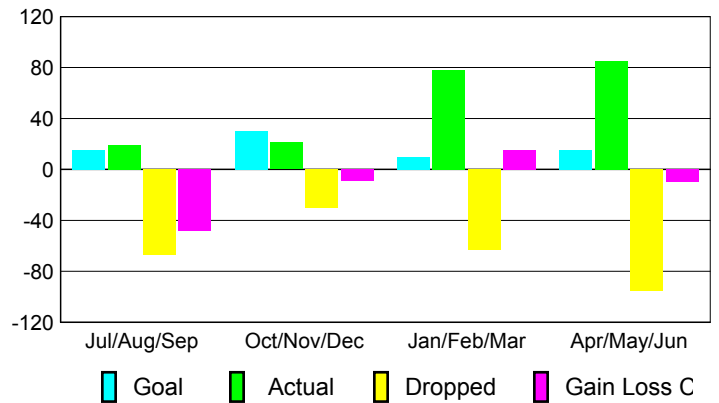

### YTD Status Quo Clubs 2009-2010

Status Quo Clubs Compared to Status Quo Members

## MEMBERSHIP

Membership Results  
2009-2010

Membership  
2008-2009

Month	Net Memb Goal	Actual New Memb	Actual Dropped Memb	Gain/Loss of Memb	Gain/Loss of Memb
Jul/Aug/Sep	15	19	-67	-48	0
Oct/Nov/Dec	30	21	-30	-9	50
Jan/Feb/Mar	10	78	-63	15	8
Apr/May/June	15	85	-95	-10	-32
<b>Totals</b>	<b>70</b>	<b>203</b>	<b>-255</b>	<b>-52</b>	<b>26</b>

### Membership Results 2009-2010

Goal, New, Dropped, Gain/Loss

### Comparison of Membership Gain/Loss

Current Year Compared to the Previous Year