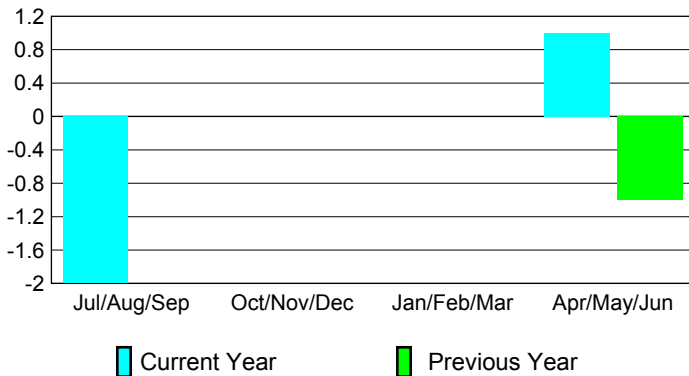

Comparison of Club Gain/Loss

Current Year Compared to the Previous Year