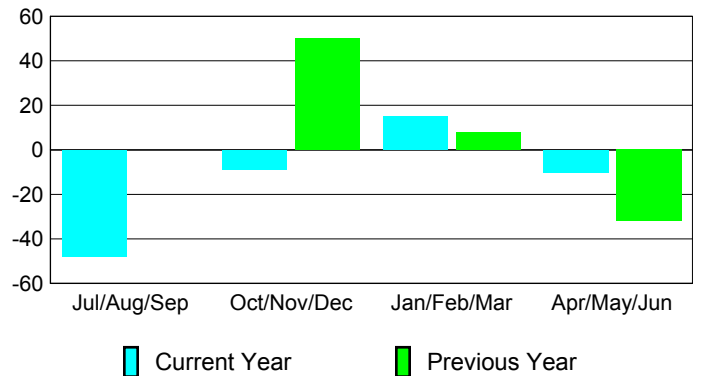

Comparison of Membership Gain/Loss

Current Year Compared to the Previous Year