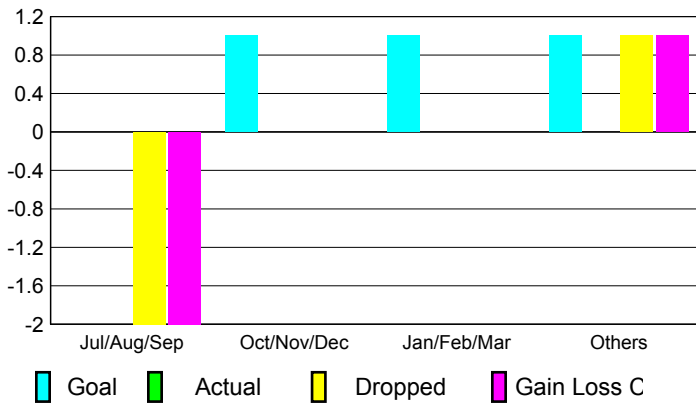

## CLUBS

Club Results  
2009-2010

Clubs  
2008-2009

Month	New Club Goal	Actual New Clubs	Actual Dropped Clubs	Gain/Loss of Clubs	Gain/Loss of Clubs
Jul/Aug/Sep	0	0	-2	-2	0
Oct/Nov/Dec	1	0	0	0	0
Jan/Feb/Mar	1	0	0	0	0
Apr/May/June	1	0	1	1	-1
<b>Totals</b>	<b>3</b>	<b>0</b>	<b>-1</b>	<b>-1</b>	<b>-1</b>

### Club Results 2009-2010

Goal, New, Dropped, Gain/Loss

### Comparison of Club Gain/Loss

Current Year Compared to the Previous Year